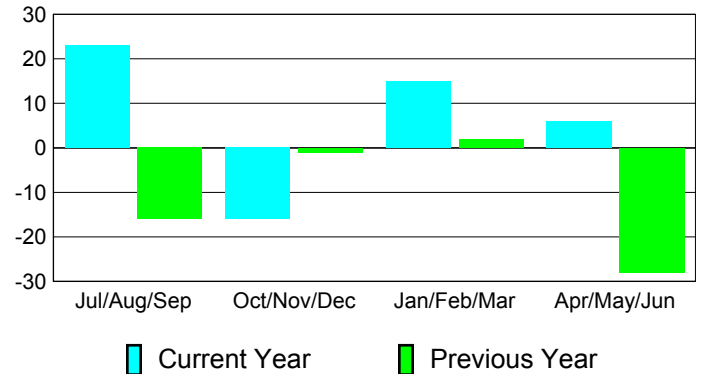

**Membership Results
2010-2011**

**Membership
2009-2010**

Month	Net Memb Goal	Actual New Memb	Actual Dropped Memb	Gain/Loss of Memb	Gain/Loss of Memb
Jul/Aug/Sep	0	95	-72	23	-16
Oct/Nov/Dec	10	46	-62	-16	-1
Jan/Feb/Mar	0	47	-32	15	2
Apr/May/June	15	84	-78	6	-28
Totals	25	272	-244	28	-43

Membership Results 2010-2011

Goal, New, Dropped, Gain/Loss

Comparison of Membership Gain/Loss

Current Year Compared to the Previous Year

Gender Comparison 2010-2011

Jul/Aug/Sep

Oct/Nov/Dec

Jan/Feb/Mar

Apr/May/June

Male

Female