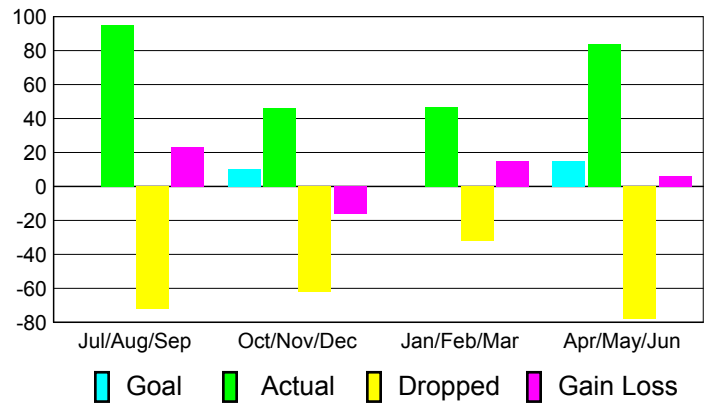

Membership Results 2010-2011

Goal, New, Dropped, Gain/Loss

Comparison of Membership Gain/Loss

Current Year Compared to the Previous Year