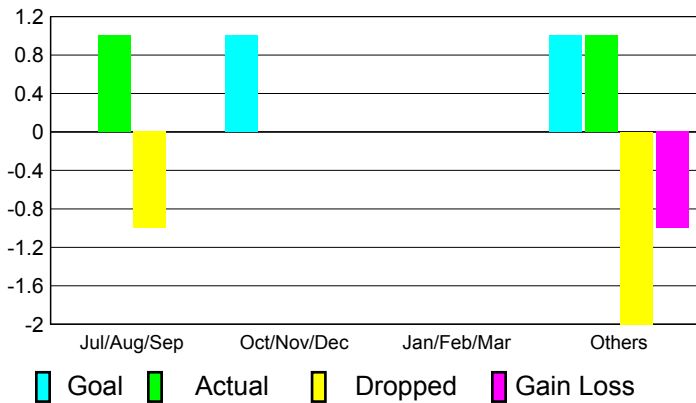

2010-2011 GMT Reports for District (or Undistricted) **District 4 C5**

GMT: **DANA M BIGGS**

Location: **CALIFORNIA**

GMT CA: **1**

CLUBS

**Club Results
2010-2011**

**Clubs
2009-2010**

Month	New Club Goal	Actual New Clubs	Actual Dropped Clubs	Gain/Loss of Clubs	Gain/Loss of Clubs
Jul/Aug/Sep	0	1	-1	0	0
Oct/Nov/Dec	1	0	0	0	0
Jan/Feb/Mar	0	0	0	0	0
Apr/May/June	1	1	-2	-1	0
Totals	2	2	-3	-1	0

Club Results 2010-2011

Goal, New, Dropped, Gain/Loss

Comparison of Club Gain/Loss

Current Year Compared to the Previous Year

YTD Status Quo Clubs 2010-2011

Status Quo Clubs Compared to Status Quo Members

MEMBERSHIP